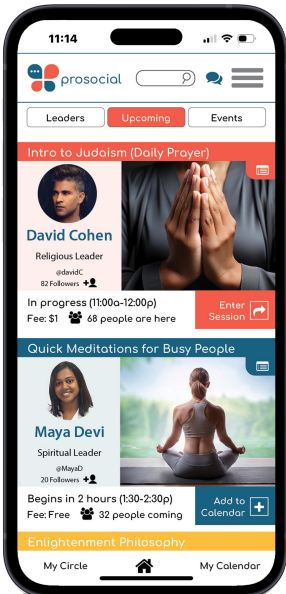

PROSOCIAL is a software platform that connects Spiritual Seekers with Spiritual Leaders via livestream technology.

HOW DOES IT WORK?

Leaders run interactive sessions on the platform at predetermined dates and times that work for the Leader.

Seekers join sessions to listen, ask questions and engage with the Leader.

WHAT DO LEADERS TALK ABOUT?

A **Session** is about any topic of interest to the Leader.

Generally a Leader talks about **ideas** and **practices** that help the Seeker learn about the Leader's approach to religion, spirituality or their worldview.

HOW DO SEEKERS FIND OUT ABOUT A LEADER'S SESSION?

ProSocial advertises a Leader's session (for free) on the **content feed** of Seekers whose interests align with the Leader's offerings.

WHY BECOME A LEADER? WHAT'S IN IT FOR ME?