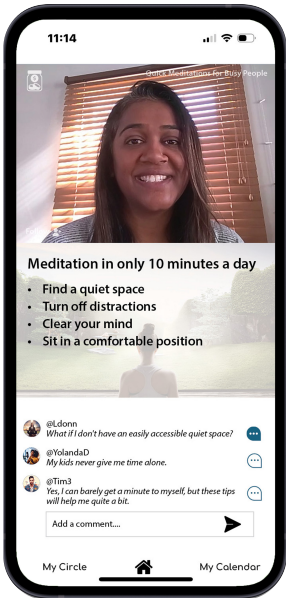

PROSOCIAL is a software platform that connects Spiritual Seekers with Spiritual Leaders via livestream technology.

HOW DOES IT WORK?

Leaders run interactive sessions on the platform at predetermined dates and times that work for the Leader.

Seekers join sessions to listen, ask questions and engage with the Leader.

WHAT DO LEADERS TALK ABOUT?

A **Session** is about any topic of interest to the Leader.

Generally a Leader talks about **ideas** and **practices** that help the Seeker learn about the Leader's approach to religion, spirituality or their worldview.

HOW DO SEEKERS FIND OUT ABOUT A LEADER'S SESSION?

ProSocial advertises a Leader's session (for free) on the **content feed** of Seekers whose interests align with the Leader's offerings.

WHY BECOME A LEADER? WHAT'S IN IT FOR ME?

Works out of a secular **philosophical movement or worldview** (*academics, counselors, life coaches, etc.*)

If you fall into one of these three categories and have content you would like to share on the platform, then you should consider becoming a Leader.